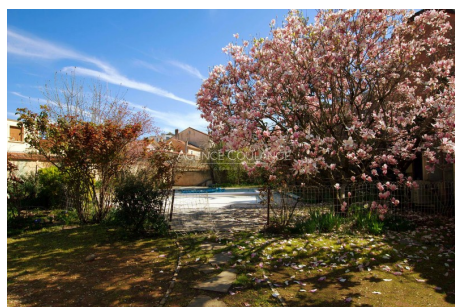

TRANSACTION - LOCATION - GESTION

WWW.AGENCECOULANGE.COM

11 Boulevard Anatole France - 13600 LA CIOTAT - 04 42 83 14 14

28 Rue de la République - 83270 SAINT CYR SUR MER - 04 94 32 36 51

info@agencecoulange.com

SAS L'IMMOBILIER A LA CIOTAT : Au capital de 105.250,80 € Siret 417 660 180 23 R.C.S. Marseille B 417 660 180